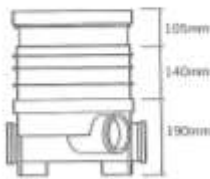

Kayflow

inspection chambers

320 inspection chamber

1 x Main Entry
2 x 45° Entries
2 x Blanking Plugs
Max. Depth 600mm
All Sockets 110mm

1 x Main Entry
2 x 90° Entries
2 x 45° Entries
4 x Blanking Plugs
Max. Depth 1200mm
All Sockets 110mm